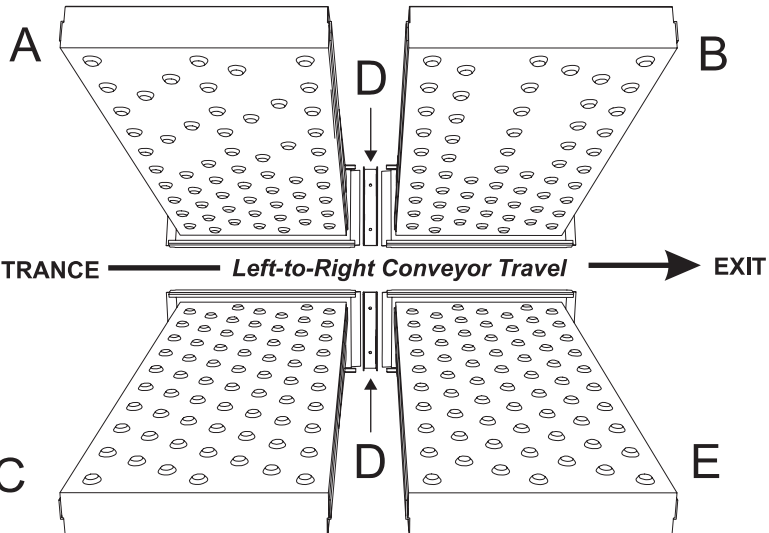

PS628E PAPA JOHNS

Left-to-Right configuration is shown

SCAN FOR A COPY ON
YOUR MOBILE PHONE

A

*Manifold L7
Invprf Bfw/Slid Pfl*
60570

Inner Col L7
60568

*Outer L7
w/58 holes*
66369

B

*Manifold L7
Inv Perf Baf*
61374

Inner Col L7
60568

*Outer L7
w/59 holes*
66370

C

Outer L7
60567

Inner Col L7
60568

*Manifold L7
Inv Perf Baf*
61374

D

Right-to-Left configuration is shown

**SCAN FOR A COPY ON
YOUR MOBILE PHONE**